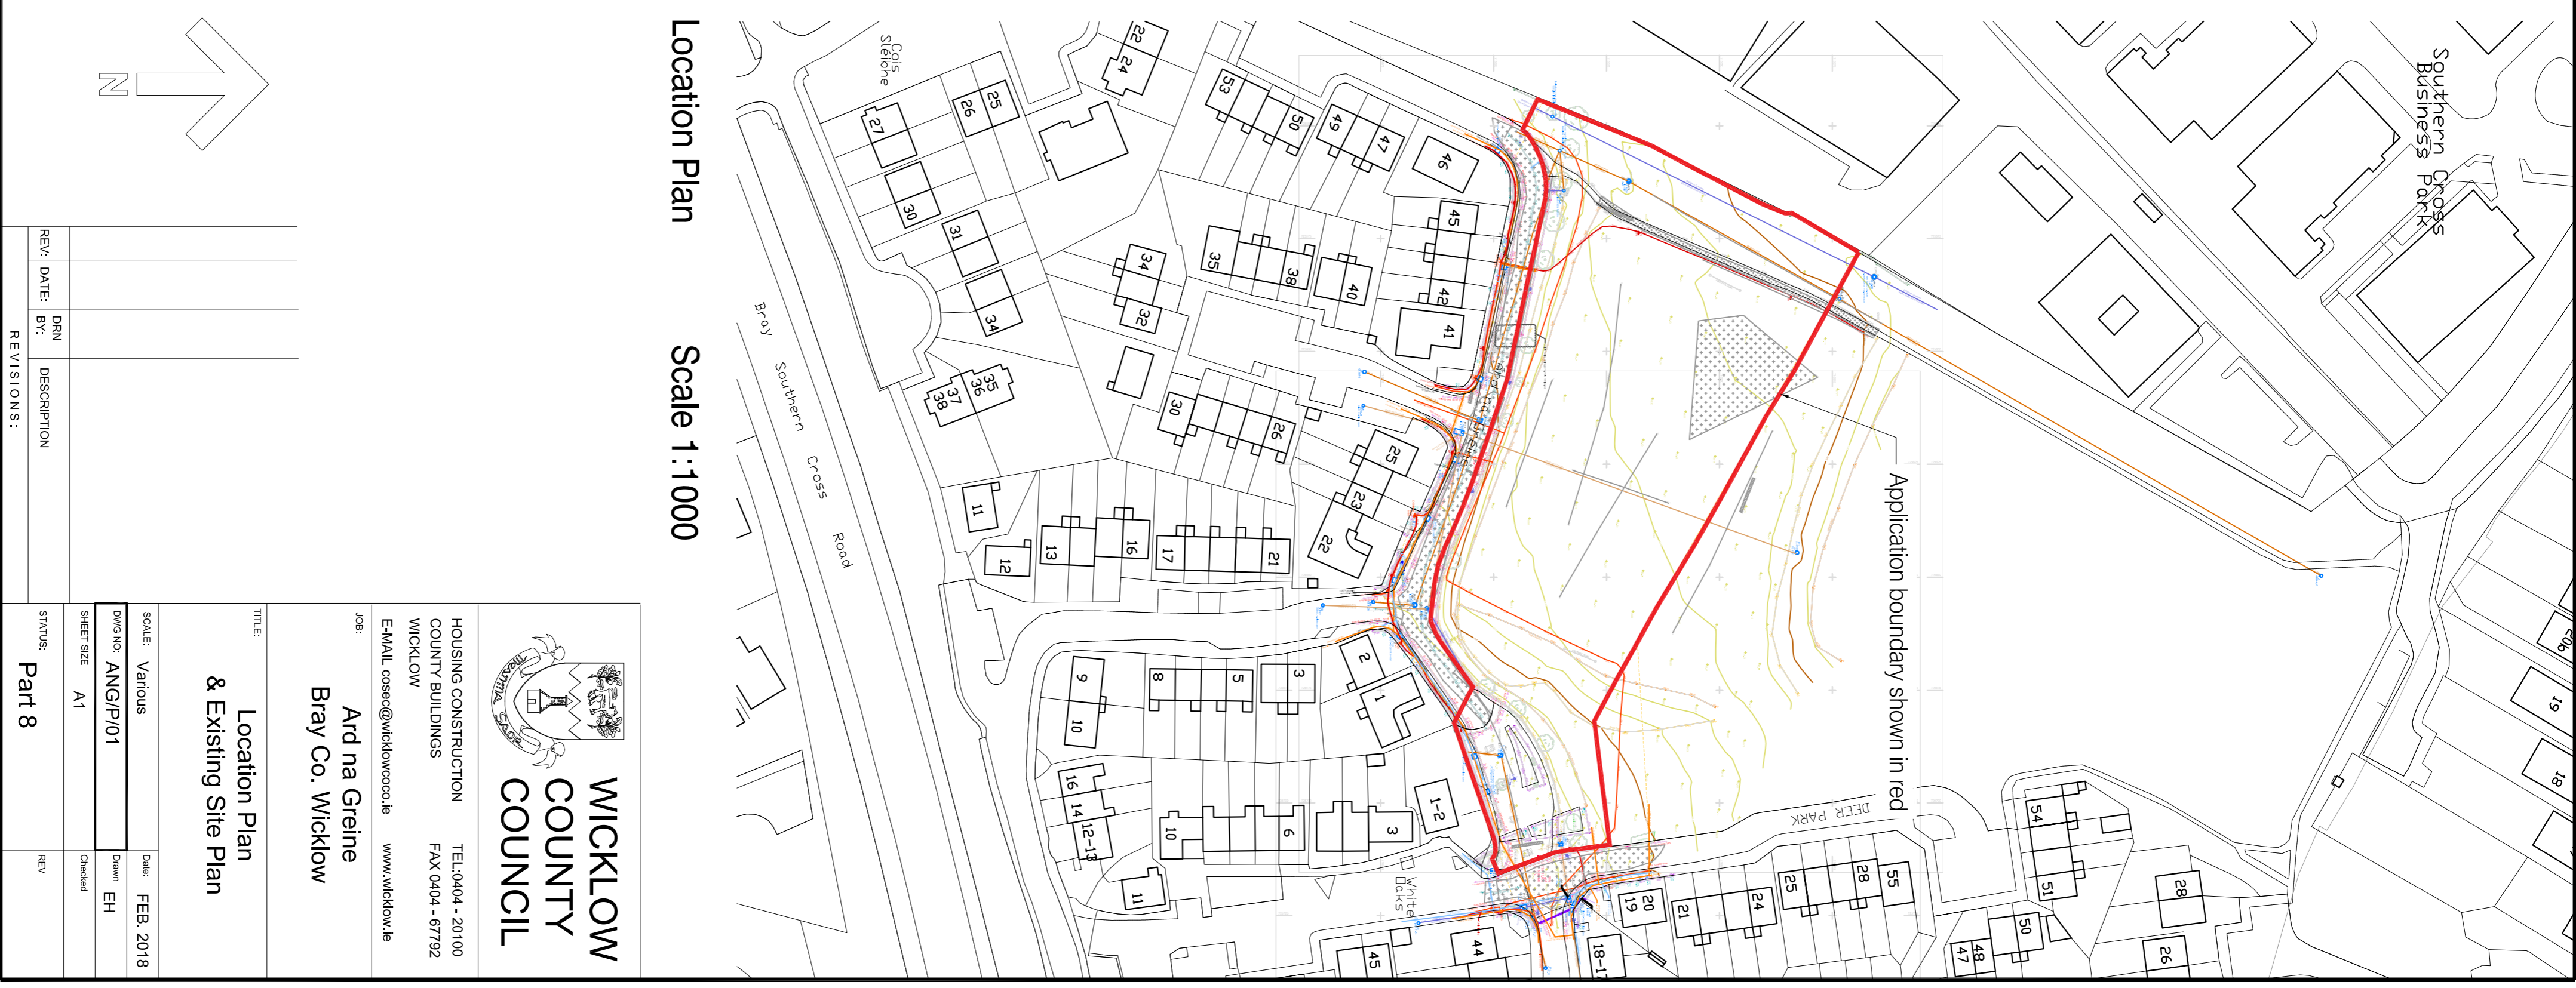

Existing Site Plan
Scale 1:500

Application boundary shown in red

Location Plan
Scale 1:1000

Application boundary shown in red

WICKLOW COUNTY COUNCIL

HOUSING CONSTRUCTION
COUNTY BUILDINGS
WICKLOW

TEL: 0404 - 20100
FAX: 0404 - 67792
www.wicklow.ie

Job: Ard na Greine
Bray Co. Wicklow

Location Plan & Existing Site Plan

Scale: Various
Drawn: ANG/PJ/01
Sheet Size: A1

Date: FEB. 2018
Drawn: EH
Checked:

REV	DATE	BY	DESCRIPTION

STATUS: Part 8